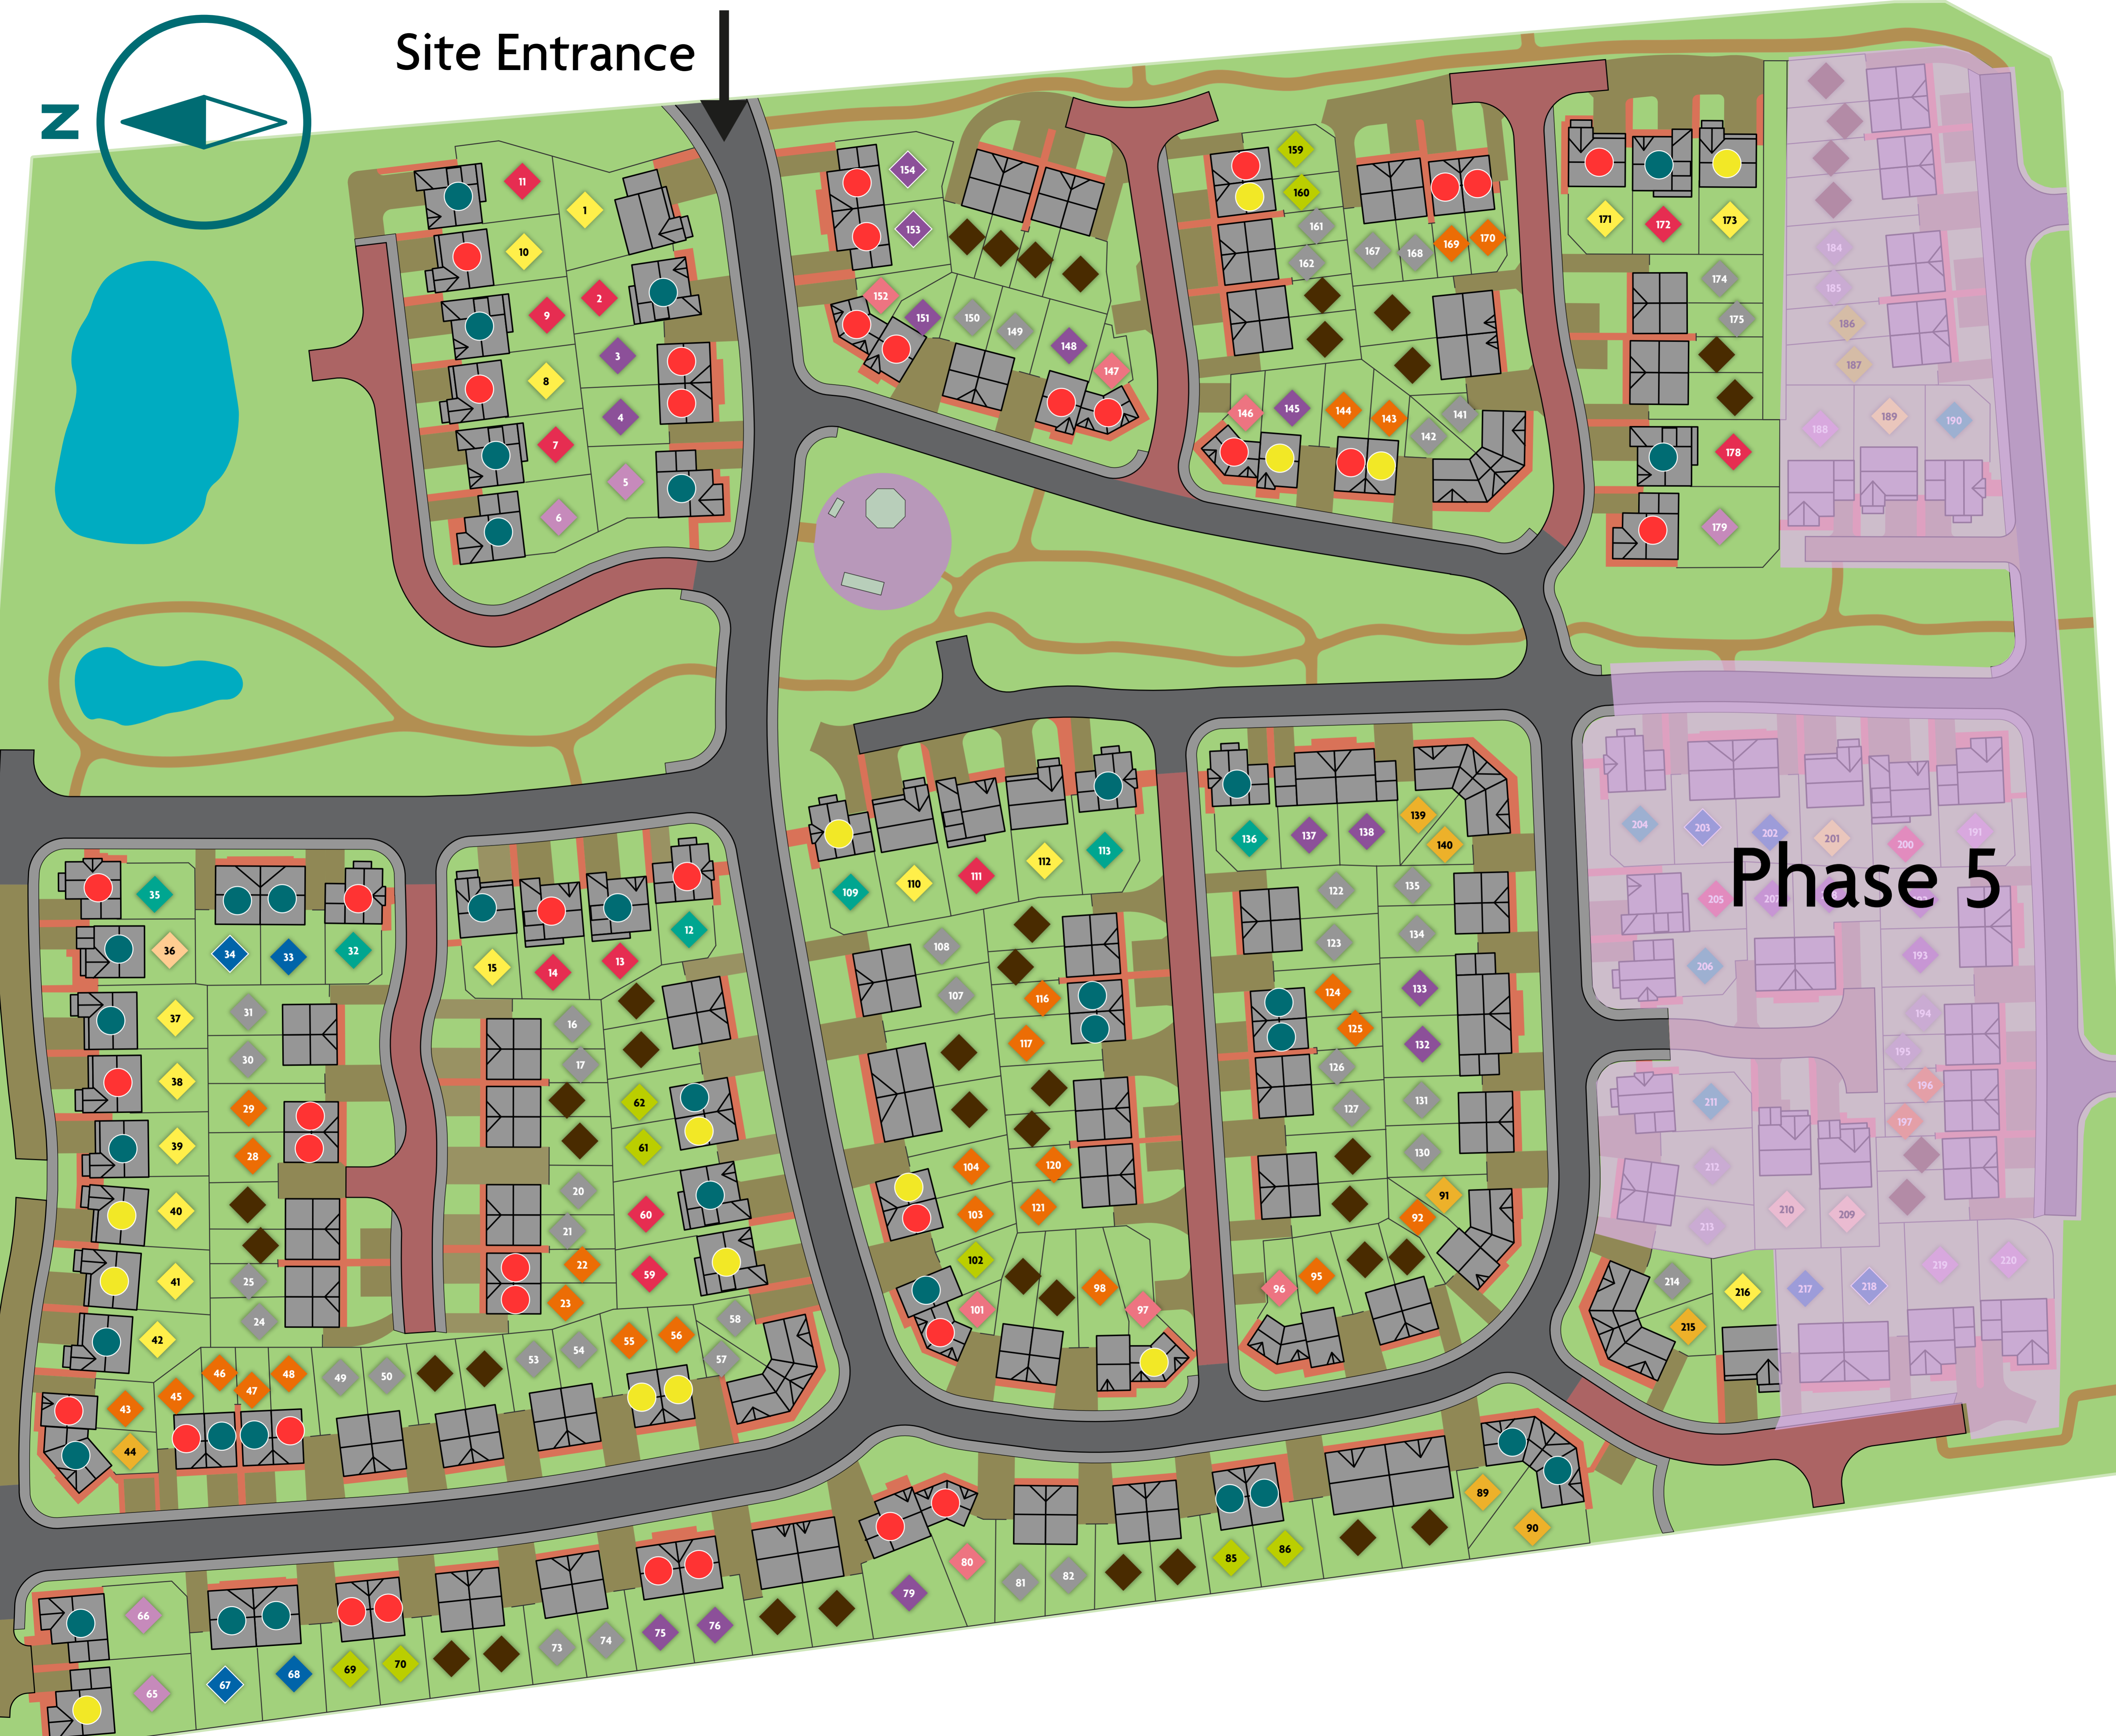

Site Entrance

Phase 5

SITE PLAN

KEY TO PLAN

 AVAILABLE

 RESERVED

 SOLD

TWO BED

 THE ALDER

 THE MAPLE

 THE OAK

 THE GREAT OAK

 THE WILLOW

THREE BED

 THE BEECH

 THE BEECH SPECIAL

 THE HAZEL

 THE LARCH

 THE PINE

FOUR BED

 THE ASPEN

 THE CEDAR

 THE SYCAMORE

 SHARED OWNERSHIP

 SOCIAL RENT
