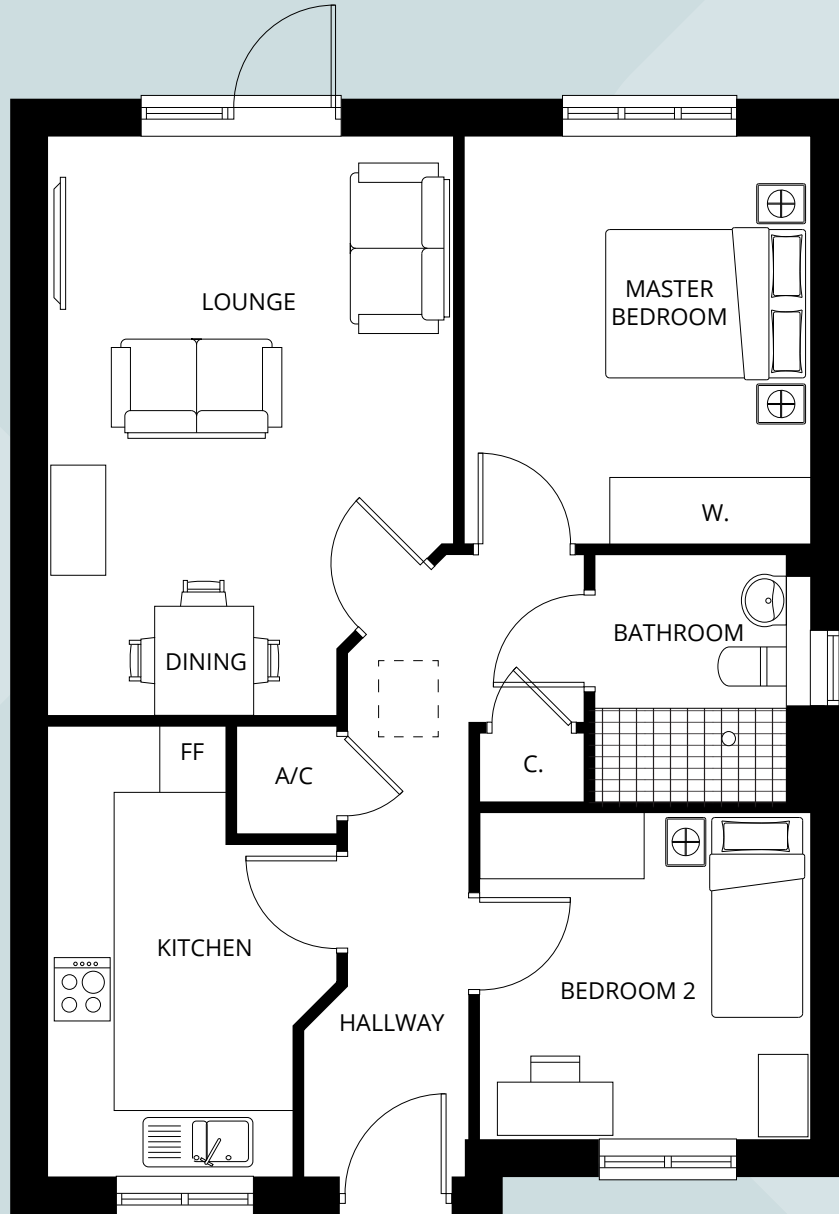

THE GREAT OAK

2 BEDROOM SEMI DETACHED BUNGALOW

TOTAL INTERNAL AREA:

64.2m² / 691 ft²

THE GREAT OAK

Ground Floor

Kitchen	2.68* x 4.13*m	8'9" x 13'6"
Lounge / Dining	3.73* x 5.30*m	12'2" x 17'4"
Master Bedroom	3.18 x 3.74m	10'5" x 12'3"
Bedroom 2	3.04 x 3.00m	9'11" x 9'10"
Family bathroom	1.96 x 2.28m	6'5" x 7'5"

Internal floor plans may be subject to alteration. Computer generated images are for illustrative purposes only. *Dimensions listed are maximum.